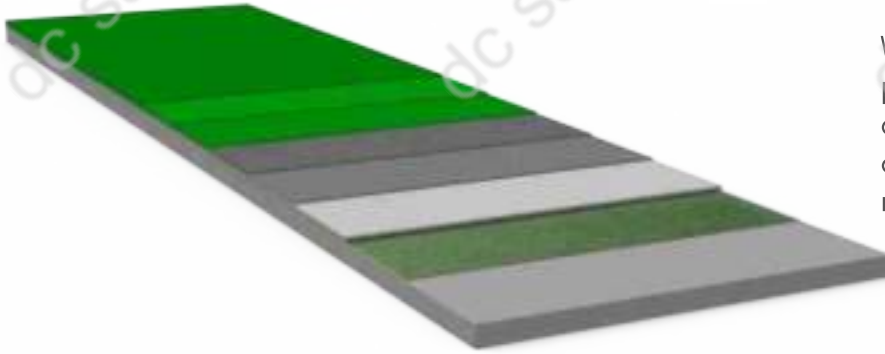

SANDWICH SYSTEM COURT FLOORING

Thickness: 8mm to 10mm customizable

Games: Volleyball, Handball, Basketball & Badminton

Functionally & aesthetically pleasing our Sandwich PU Flooring System is High strength, durable, antiskid water non-permissible Polyurethane base system with underlay of SBR granule for added cushioning.

ACRYLIC CUSHIONED COURT

Thickness: 2.5mm - 3mm

Games: Tennis, Volleyball, Handball, Basketball & Badminton

Wet-pour system, weather proof, UV stable, cost effective, anti skid sports flooring with cushion, which is suitable for multiple sports.