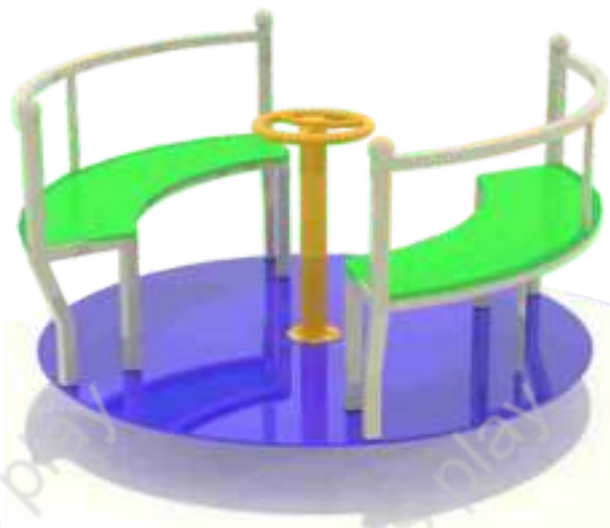

5300 x 6000

Arch Swing

2600 x 6000

Four Seater Arch Swing

5200 x 6000

Standard Swing

2600 x 7000

Standard Swing Quadro

5200 x 7000

MERRY- GO-ROUND

Hollow Quadro Merry Go Round

2100 x 2100

Platform Merry Go Round

1250 x 1250

Sitting Merry Go Round

1550 x 1550