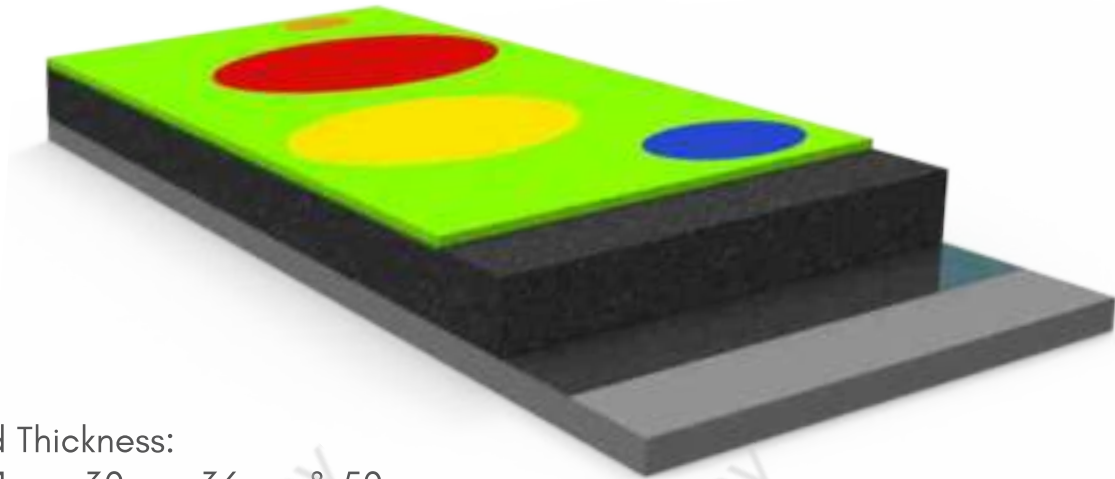

Standard Thickness:
18mm, 24mm, 30mm, 36mm & 50mm

SPORTS COURT FLOORING

SPU COURT FLOORING

Thickness: 3mm, 4mm, 5mm, 6mm, 7mm

Games: Tennis, Volleyball, Handball, Basketball & Badminton

Functionally & aesthetically pleasing our SPU Flooring System is high in strength, durable, UV stable, antiskid & water non-permissible Polyurethane based sports flooring suitable for variety of indoor or outdoor sports with adequate cushioning.