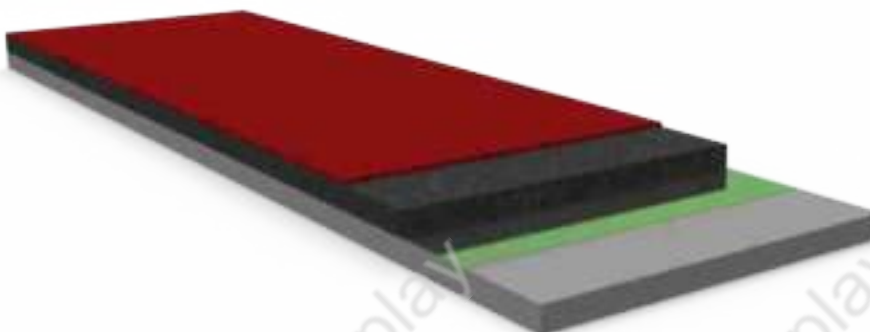

ESPU ECO WALKING/ JOGGING/ RUNNING TRACK SYSTEM

High performance, all weather resistance, water-permissible walking track system with SBR cushioned layer covered with top layer of mechanically spread mixture of polyurethane & EPDM.

Thickness: 10mm - 15mm customizable