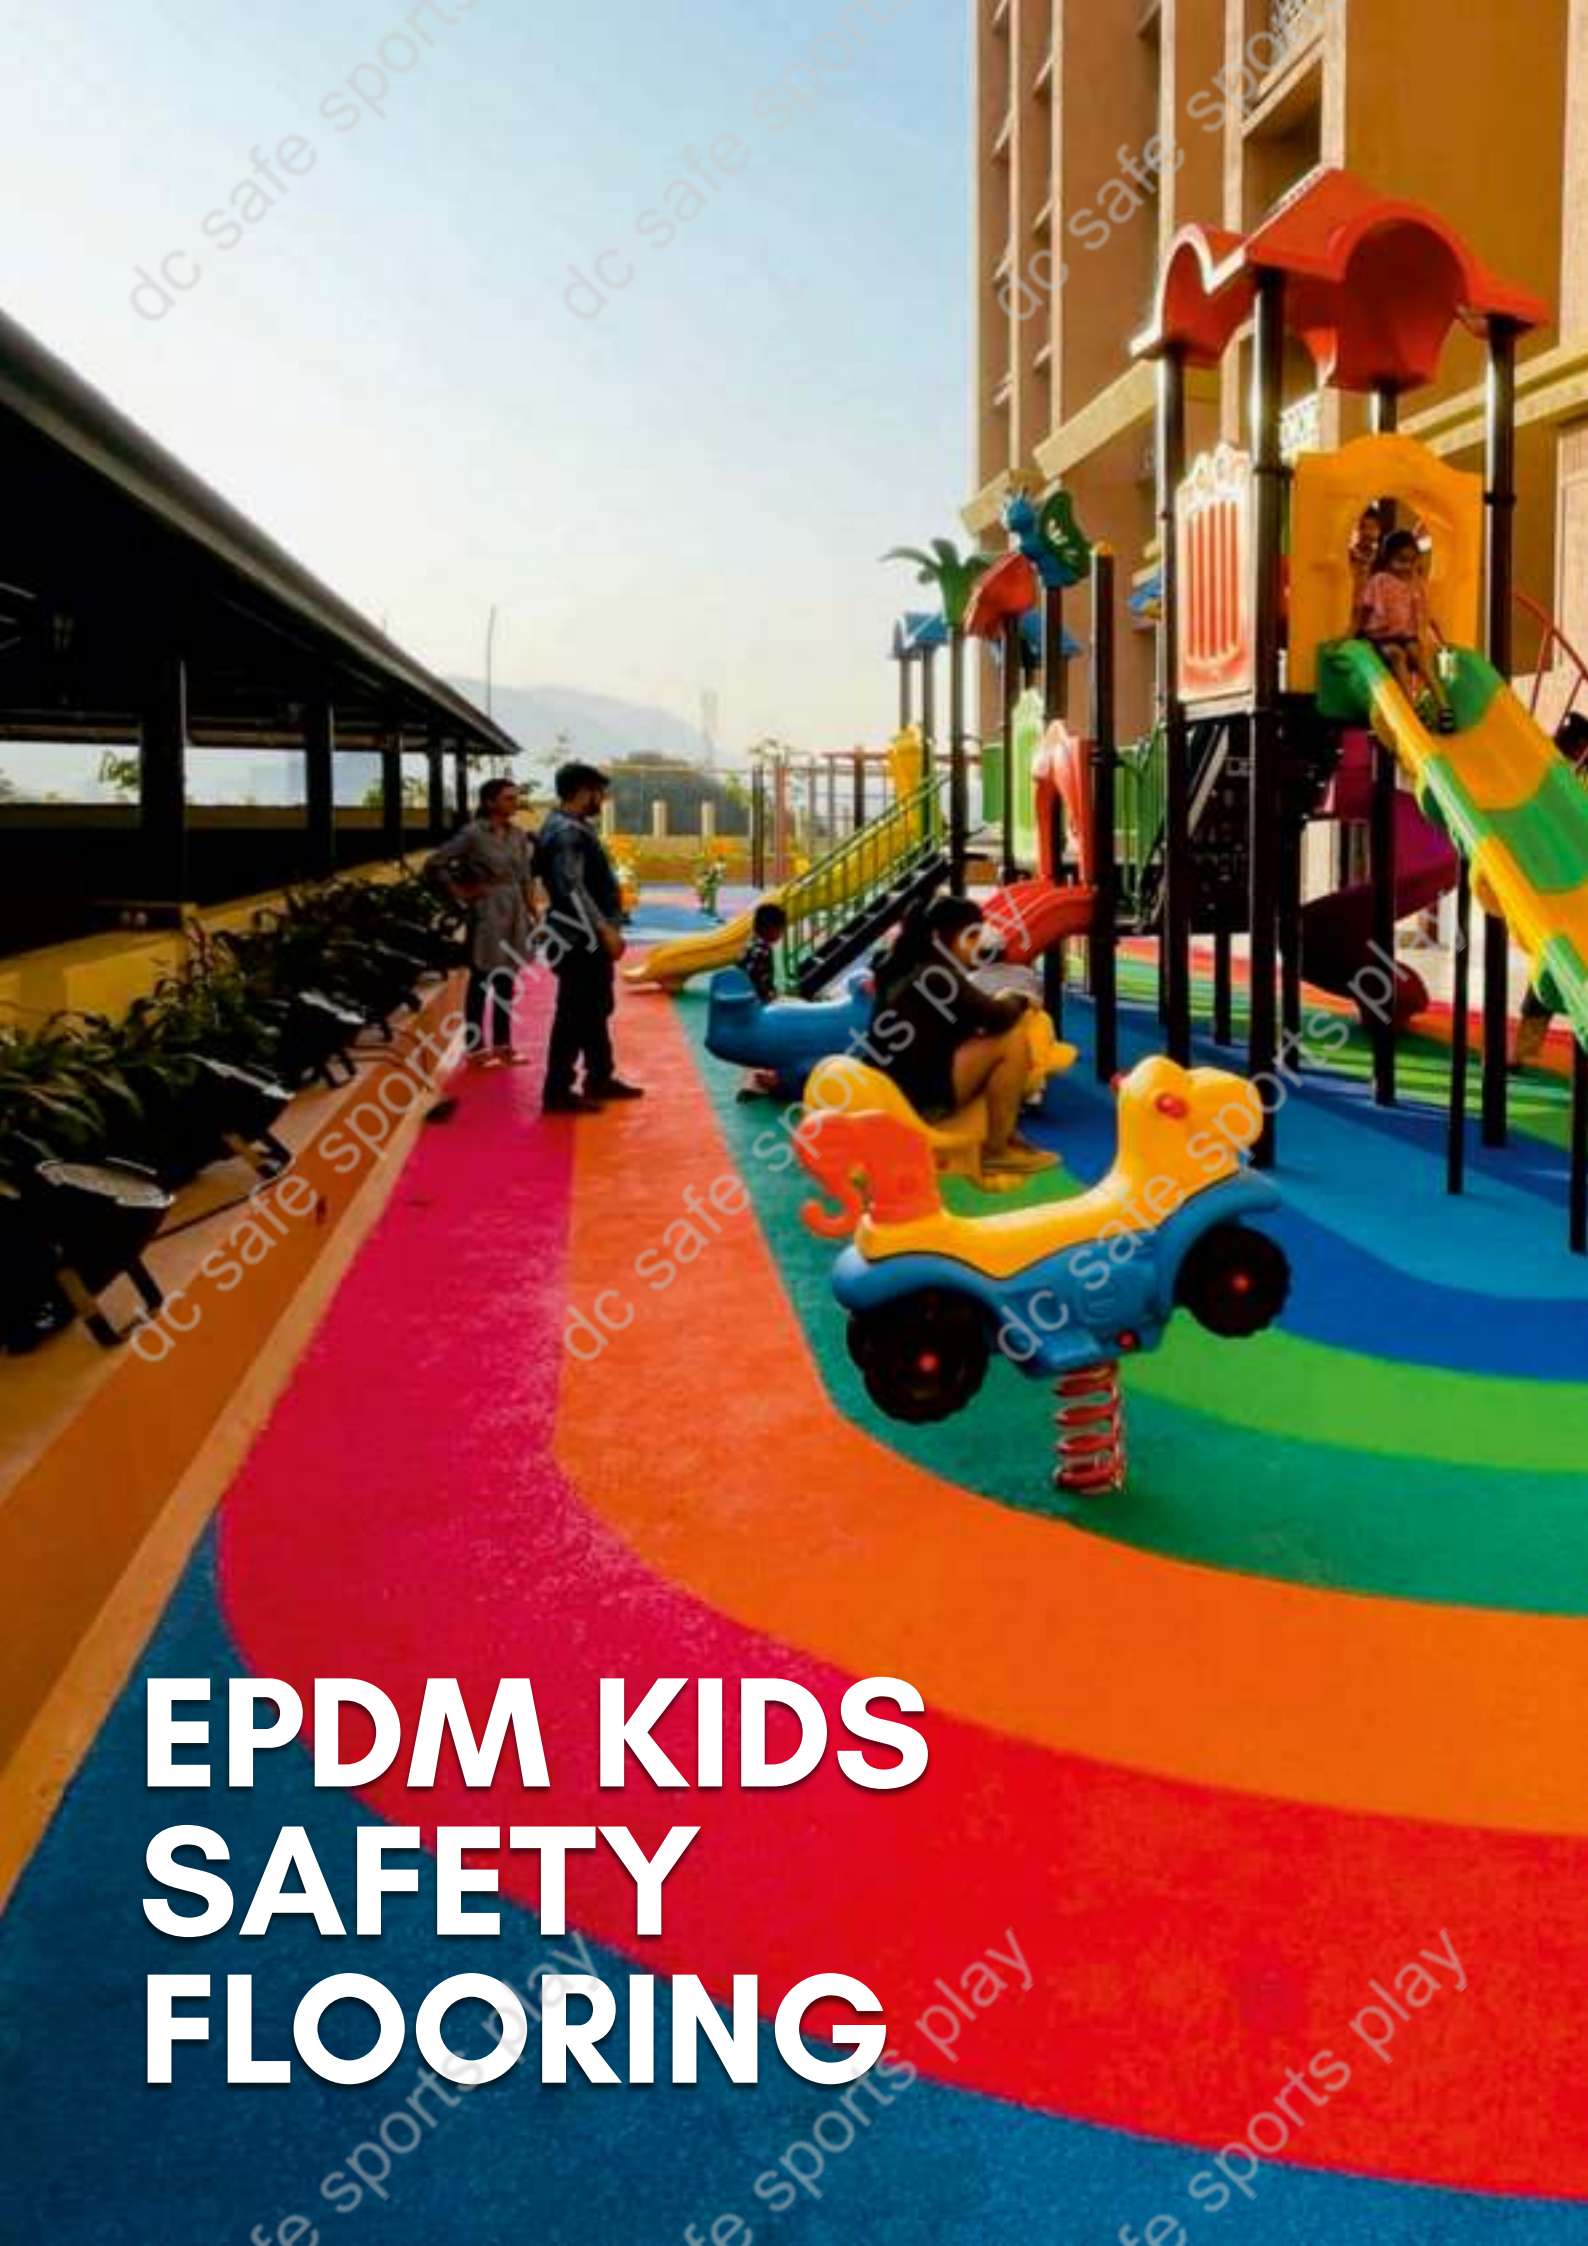

Vertical Stand

320 x 250

Multi Ring

1200 x 350

Catapillar

2600 x 450

EPDM KIDS SAFETY FLOORING

EPDM Kids safety rubber flooring